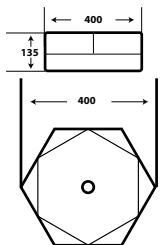

X-806A
Siphonic One Piece Toilet
Size: 680x400x785mm

X-806B
Above Counter Basin
Size: 510x400x140mm

X-814A
Wall Hung Closet
Size: 480x360x360mm

X-814B
Above Counter Basin
Size: 400x400x135mm

Nevis Suite

THE ENERGY OF GOLD