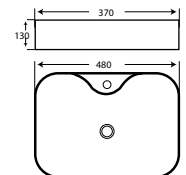

X-816B
Above Counter Basin
Size: 480x370x130mm