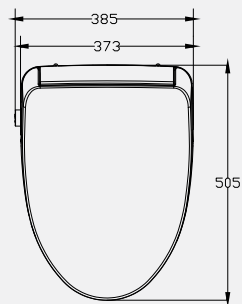

BS-8022
Size: 505*447*136mm

Specification

- Back/Front Cleaning
- Seat heating
- Warm air
- Seat sensor
- Massage function
- Quick connector
- Energy saving
- Damping buffer
- Nozzle cleaning
- Nozzle position adjustment
- Water pressure adjustment
- Water temp adjustment
- Seat temp adjustment
- Warm air adjustment
- Constant temp cleaning (For BG)