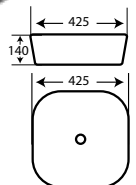

X-804A
Wall Hung Closet
Size: 480x360x360mm

X-804B
Above Counter Basin
Size: 425x425x140mm

Serina Suite

B-500B
Standing Basin
Size: 460×380×840mm

B-500D
Wall Hung Basin
Size: 400×380×450mm

B-500A
Washdown One Piece Toilet
Size: 640×360×800mm
S-trap: 250mm, P-trap: 180mm