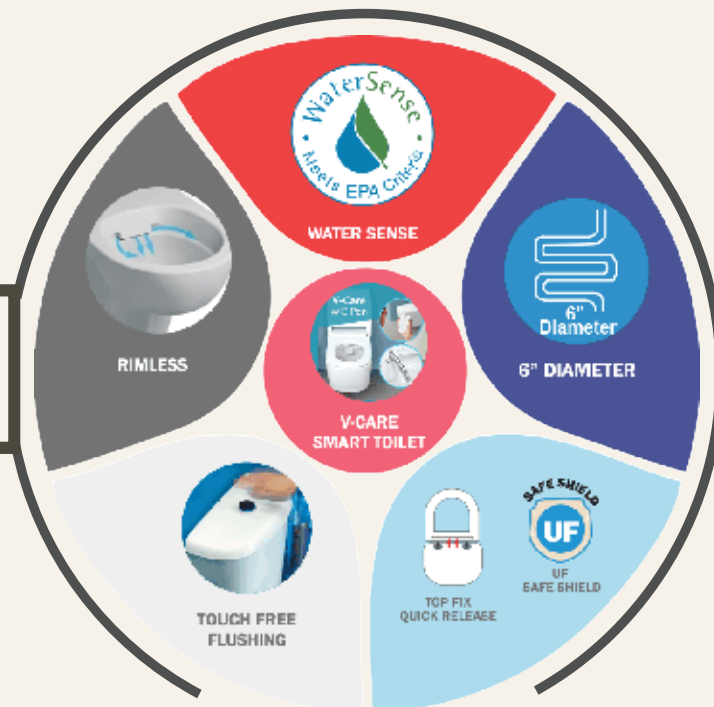

Inspiring Elegant Lifestyle...

#InnovationAtItsBest

The superior quality and reliable versatility that are the hallmarks of the Bencardo are firmly rooted in a long tradition for innovation. Every component of the bathroom benefits from Bencardo's strong focus on advanced technology and imaginative design as dedicated teams of Bencardo product developers collaborate with top global experts to pioneer new pure ideas that enhance bathroom aesthetics and functionality.