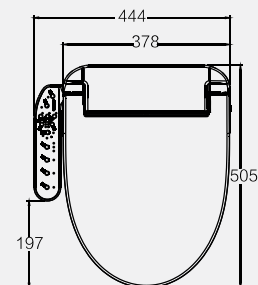

Smart Seat Cover

Specification

- Back/Front Cleaning
- Seat heating
- Spiral cleaning
- Seat sensor
- Button switch
- Remote controller
- Massage function
- Auto deodorization
- Damping buffer
- Lambency illumination
- Nozzle cleaning
- Nozzle position adjustment
- Water pressure adjustment
- Water temp adjustment
- Seat temp adjustment
- Warm air adjustment
- Constant temp cleaning (For BG)

Specification

- Back/Front Cleaning
- Seat heating
- Warm air
- Seat sensor
- Massage function
- Quick connector
- Energy saving
- Damping buffer
- Nozzle cleaning
- Nozzle position adjustment
- Water pressure adjustment
- Water temp adjustment
- Seat temp adjustment
- Warm air adjustment
- Constant temp cleaning (For BG)