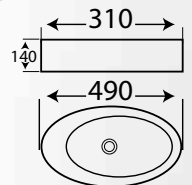

Janiel Suite

The Calming effect of Brush Gold

Brush Gold Colour can completely overturn the laws of perspective in a space. The deep expanse of the sea has a calming effect. Shades of Brush Gold turn your bathroom into a relaxing wellness oasis.