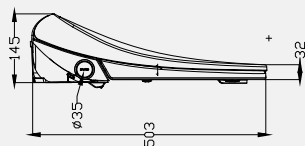

BS-8022
Size: 505*447*136mm

Specification

- Back/Front Cleaning
- Seat heating
- Warm air
- Seat sensor
- Massage function
- Quick connector
- Energy saving
- Damping buffer
- Nozzle cleaning
- Nozzle position adjustment
- Water pressure adjustment
- Water temp adjustment
- Seat temp adjustment
- Warm air adjustment
- Constant temp cleaning (For BG)