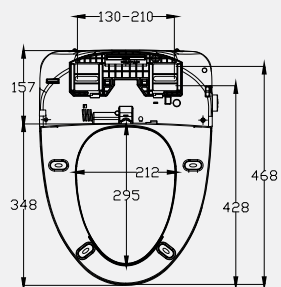

BS-8022
Size: 505*447*136mm

Specification

- Back/Front Cleaning
- Seat heating
- Warm air
- Seat sensor
- Massage function
- Quick connector
- Energy saving
- Damping buffer
- Nozzle cleaning
- Nozzle position adjustment
- Water pressure adjustment
- Water temp adjustment
- Seat temp adjustment
- Warm air adjustment
- Constant temp cleaning (For BG)