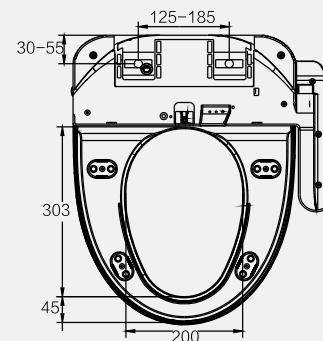

Smart Seat Cover

Specification

- Back/Front Cleaning
- Seat heating
- Spiral cleaning
- Seat sensor
- Button switch
- Remote controller
- Massage function
- Auto deodorization
- Damping buffer
- Lambency illumination
- Nozzle cleaning
- Nozzle position adjustment
- Water pressure adjustment
- Water temp adjustment
- Seat temp adjustment
- Warm air adjustment
- Constant temp cleaning (For BG)

Specification

- Back/Front Cleaning
- Seat heating
- Warm air
- Seat sensor
- Massage function
- Quick connector
- Energy saving
- Damping buffer
- Nozzle cleaning
- Nozzle position adjustment
- Water pressure adjustment
- Water temp adjustment
- Seat temp adjustment
- Warm air adjustment
- Constant temp cleaning (For BG)