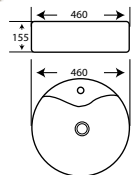

Ego
Suite

Springtime Feeling with Rose Gold

Large bathrooms are comfortable but can also feel stark and cool. Rose Gold Colours can be used to break up the space. This creates a more welcoming, cosy atmosphere conducive to a sense of well-being.