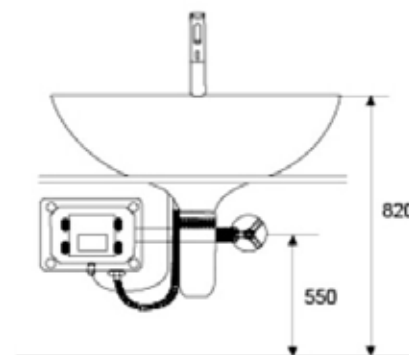

B-1503

Automatic Basin Faucet

Material: Solid Brass
Sensing Distance: 15cm/5.9inch
Water Type: Cold
Power Supply: DC

B-1504

Automatic Basin Faucet Tall Body

Material: Solid Brass
Sensing Distance: 15cm/5.9inch
Water Type: Cold
Power Supply: DC