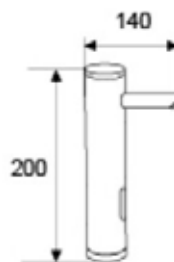

B-1503

Automatic Basin Faucet

Material: Solid Brass
Sensing Distance: 15cm/5.9inch
Water Type: Cold
Power Supply: DC