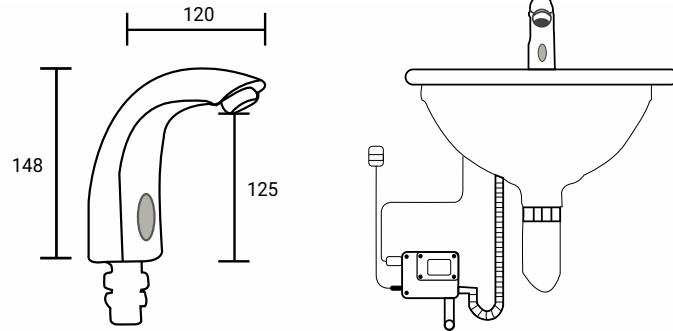

Accurate Sensing

Beautiful and stylish

5.7 Liter per minute

DC power Supply

15cm/5.9in sensing distance

FEATURES

Inspiring Elegant Lifestyle

B-1501

Automatic Basin Faucet

Material: Solid Brass
Sensing Distance: 15cm/5.9inch
Water Type: Cold
Power Supply: DC

B-1502

Automatic Basin Faucet

Material: Solid Brass
Sensing Distance: 15cm/5.9inch
Water Type: Cold
Power Supply: DC