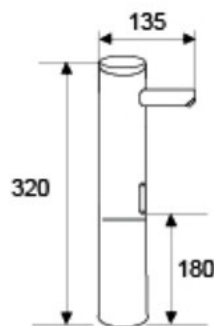

B-1503

Automatic Basin Faucet

Material: Solid Brass
Sensing Distance: 15cm/5.9inch
Water Type: Cold
Power Supply: DC

B-1504

Automatic Basin Faucet Tall Body

Material: Solid Brass
Sensing Distance: 15cm/5.9inch
Water Type: Cold
Power Supply: DC