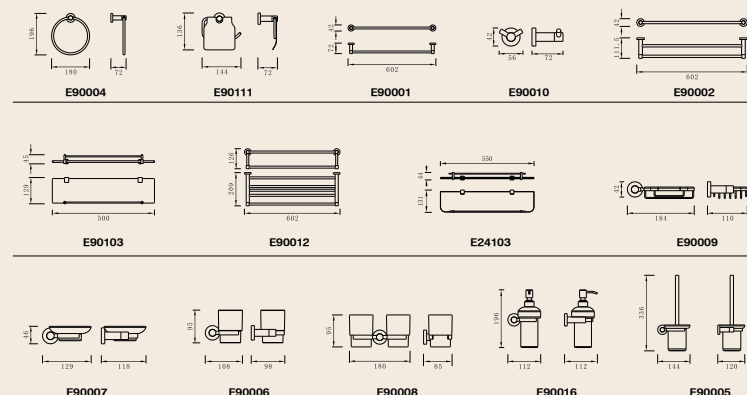

Material: Brass
Finishing: Chrome

E 90012
Double towel rack

Material: Brass / SS
Finishing: Chrome

E 24103
Glass shelf with rail

Material: Brass
Finishing: Chrome

DIMENSION DRAWING

NEXON SERIES

N-87001
60mm Towel Bar