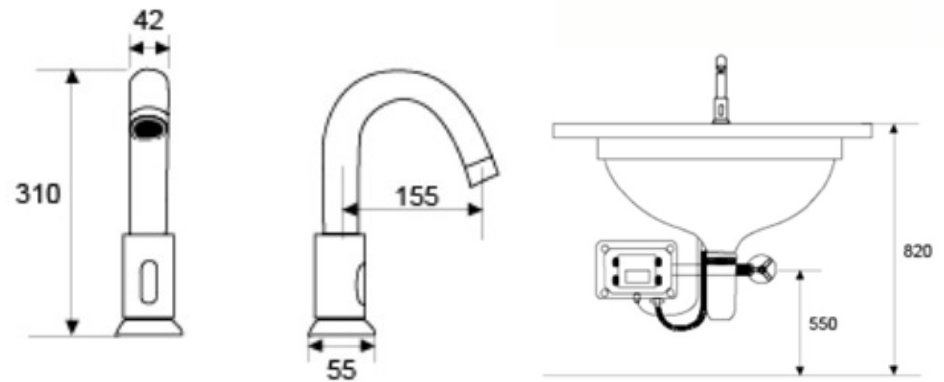

Automatic Basin Faucet

Material: Solid Brass
Sensing Distance: 15cm/5.9inch
Water Type: Cold
Power Supply: DC

B-1502

Automatic Basin Faucet

Material: Solid Brass
Sensing Distance: 15cm/5.9inch
Water Type: Cold
Power Supply: DC