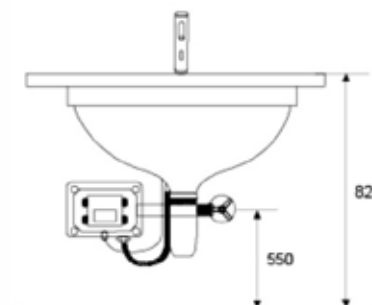

B-1503

Automatic Basin Faucet

Material: Solid Brass
Sensing Distance: 15cm/5.9inch
Water Type: Cold
Power Supply: DC