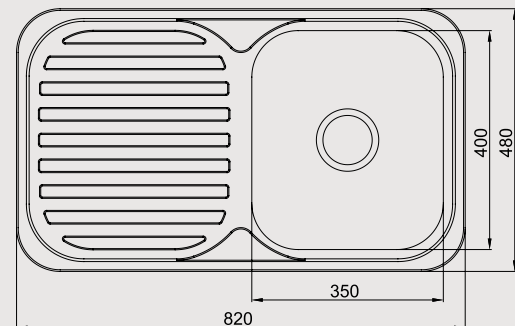

Indy
B-4820B

Model Name	Finish	CAT ID	Overall Size (LxWxD)mm	MRP
Indy-48x20x9	Brush	B-482009	1200x500x230	
Indy-48x20x9	Matt	B-482009M	1200x500x230	

Coco
B-3819

Model Name	Finish	CAT ID	Overall Size (LxWxD)mm	MRP
Coco-38x19x9	Brush	B-381909	950x460x230	
Coco-38x19x9	Matt	B-381909M	950x460x230	

Luna
B-3118

Model Name	Finish	CAT ID	Overall Size (LxWxD)mm	Bowl Size (AxB)	MRP
Luna-31x18x9	Brush	B-311809	775x455x230		
Luna-31x18x9	Matt	B-311809M	775x455x230		

Bela
B-3318

Model Name	Finish	CAT ID	Overall Size (LxWxD)mm	MRP
Bela-33x18x9	Brush	B-331809	810x430x230	
Bela-33x18x9	Matt	B-331809M	810x430x230	

Berri
B-2318

Model Name	Finish	CAT ID	Overall Size (LxWxD)mm		MRP
Berri-23x18x9	Brush	B-231809	570x450x230		
Berri-23x18x9	Matt	B-231809M	570x450x230		

Hawk
B-8298

Model Name	Finish	CAT ID	Overall Size (LxWxD)mm		MRP
Hawk-33x20x08	Matt	B-332008	820x480x210		

Paco
B-5245

Model Name	Finish	CAT ID	Overall Size (LxWxD)mm	Bowl Size (AxB)	MRP
Paco-21x18x08	Matt	B-212808	526x450x210		

Merlin
B-5308

Model Name	Finish	CAT ID	Overall Size (LxWxD)mm	Bowl Size (AxB)	MRP
Merlin-30x18x08	Matt	B-301808	730x450x210		