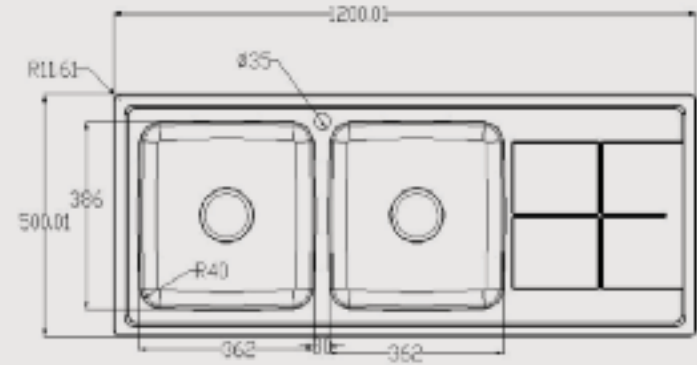

Oreo
B-430

Model Name	Finish	CAT ID	Overall Size (LxWxD)mm		MRP
Oreo-18x18x8	Brush	B-181808	430x430x190		
Oreo-18x18x8	Matt	B-181808M	430x430x190		

Misty
B-4820

Model Name	Finish	CAT ID	Overall Size (LxWxD)mm		MRP
Misty-48x20x9	Brush	B-482009	1200x500x230		
Misty-48x20x9	Matt	B-482009M	1200x500x230		

Gizmo
B-4820A

Model Name	Finish	CAT ID	Overall Size(LxWxD)mm		MRP
Gizmo-48x20x9	Brush	B-482009A	1200x500x230		
Gizmo-48x20x9	Matt	B-482009AM	1200x500x230		

Rio
B-4620

Model Name	Finish	CAT ID	Overall Size(LxWxD)mm		MRP
Rio-46x20x9	Brush	B-462009	1160x500x230		
Rio-46x20x9	Matt	B-462009M	1160x500x230		

Indy
B-4820B

Model Name	Finish	CAT ID	Overall Size (LxWxD)mm	MRP
Indy-48x20x9	Brush	B-482009	1200x500x230	
Indy-48x20x9	Matt	B-482009M	1200x500x230	

Coco
B-3819

Model Name	Finish	CAT ID	Overall Size (LxWxD)mm	MRP
Coco-38x19x9	Brush	B-381909	950x460x230	
Coco-38x19x9	Matt	B-381909M	950x460x230	

Luna
B-3118

Model Name	Finish	CAT ID	Overall Size (LxWxD)mm	Bowl Size (AxB)	MRP
Luna-31x18x9	Brush	B-311809	775x455x230		
Luna-31x18x9	Matt	B-311809M	775x455x230		

Bela
B-3318

Model Name	Finish	CAT ID	Overall Size (LxWxD)mm	MRP
Bela-33x18x9	Brush	B-331809	810x430x230	
Bela-33x18x9	Matt	B-331809M	810x430x230	