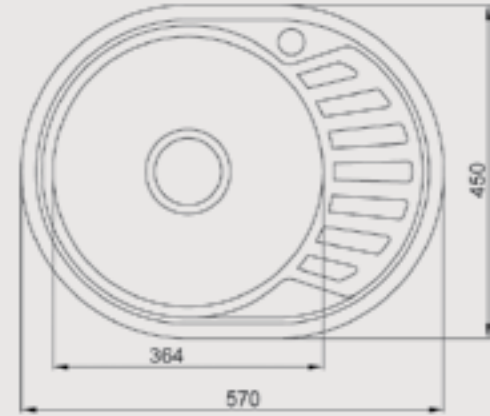

Indy
B-4820B

Model Name	Finish	CAT ID	Overall Size (LxWxD)mm	MRP
Indy-48x20x9	Brush	B-482009	1200x500x230	
Indy-48x20x9	Matt	B-482009M	1200x500x230	

Coco
B-3819

Model Name	Finish	CAT ID	Overall Size (LxWxD)mm	MRP
Coco-38x19x9	Brush	B-381909	950x460x230	
Coco-38x19x9	Matt	B-381909M	950x460x230	

Luna
B-3118

Model Name	Finish	CAT ID	Overall Size (LxWxD)mm	Bowl Size (AxB)	MRP
Luna-31x18x9	Brush	B-311809	775x455x230		
Luna-31x18x9	Matt	B-311809M	775x455x230		

Bela
B-3318

Model Name	Finish	CAT ID	Overall Size (LxWxD)mm	MRP
Bela-33x18x9	Brush	B-331809	810x430x230	
Bela-33x18x9	Matt	B-331809M	810x430x230	

Berri
B-2318

Model Name	Finish	CAT ID	Overall Size (LxWxD)mm		MRP
Berri-23x18x9	Brush	B-231809	570x450x230		
Berri-23x18x9	Matt	B-231809M	570x450x230		

Hawk
B-8298

Model Name	Finish	CAT ID	Overall Size (LxWxD)mm		MRP
Hawk-33x20x08	Matt	B-332008	820x480x210		

Paco
B-5245

Model Name	Finish	CAT ID	Overall Size (LxWxD)mm	Bowl Size (AxB)	MRP
Paco-21x18x08	Matt	B-212808	526x450x210		

Merlin
B-5308

Model Name	Finish	CAT ID	Overall Size (LxWxD)mm	Bowl Size (AxB)	MRP
Merlin-30x18x08	Matt	B-301808	730x450x210		