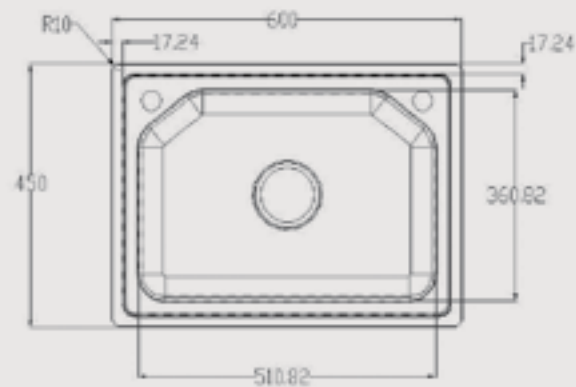

Nova
B-4640

Model Name	Finish	CAT ID	Overall Size (LxWxD)mm	MRP
Nova-18x16x9	Brush	B-181609	460x400x215	
Nova-18x16x9	Matt	B-181609M	460x400x215	

Geo
B-6046

Model Name	Finish	CAT ID	Overall Size (LxWxD)mm	MRP
Geo-24x18x9	Brush	B-241809	460x600x220	
Geo-24x18x9	Matt	B-241809M	460x600x220	

Czer
B-6045

Model Name	Finish	CAT ID	Overall Size(LxWxD)mm		MRP
Czer-24x18x9	Brush	C-241809	460x600x220		
Czer-24x18x9	Matt	C-241809M	460x600x220		

Amor
B-5143

Model Name	Finish	CAT ID	Overall Size(LxWxD)mm		MRP
Amor-20x18x9	Brush	B-201809	510x430x220		
Amor-20x18x9	Matt	B-201809M	510x430x220		