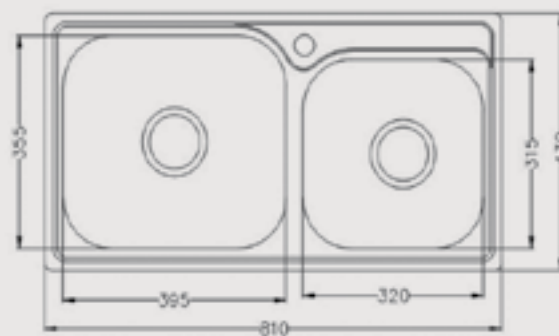

Indy
B-4820B

Model Name	Finish	CAT ID	Overall Size (LxWxD)mm	MRP
Indy-48x20x9	Brush	B-482009	1200x500x230	
Indy-48x20x9	Matt	B-482009M	1200x500x230	

Coco
B-3819

Model Name	Finish	CAT ID	Overall Size (LxWxD)mm	MRP
Coco-38x19x9	Brush	B-381909	950x460x230	
Coco-38x19x9	Matt	B-381909M	950x460x230	

Luna
B-3118

Model Name	Finish	CAT ID	Overall Size (LxWxD)mm	Bowl Size (AxB)	MRP
Luna-31x18x9	Brush	B-311809	775x455x230		
Luna-31x18x9	Matt	B-311809M	775x455x230		

Bela
B-3318

Model Name	Finish	CAT ID	Overall Size (LxWxD)mm	MRP
Bela-33x18x9	Brush	B-331809	810x430x230	
Bela-33x18x9	Matt	B-331809M	810x430x230	