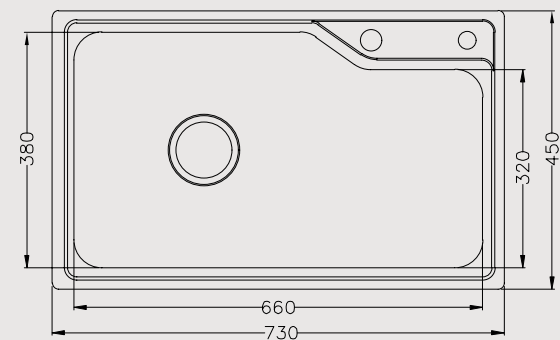

Indy
B-4820B

Model Name	Finish	CAT ID	Overall Size (LxWxD)mm	MRP
Indy-48x20x9	Brush	B-482009	1200x500x230	
Indy-48x20x9	Matt	B-482009M	1200x500x230	

Coco
B-3819

Model Name	Finish	CAT ID	Overall Size (LxWxD)mm	MRP
Coco-38x19x9	Brush	B-381909	950x460x230	
Coco-38x19x9	Matt	B-381909M	950x460x230	

Luna
B-3118

Model Name	Finish	CAT ID	Overall Size (LxWxD)mm	Bowl Size (AxB)	MRP
Luna-31x18x9	Brush	B-311809	775x455x230		
Luna-31x18x9	Matt	B-311809M	775x455x230		

Bela
B-3318

Model Name	Finish	CAT ID	Overall Size (LxWxD)mm	MRP
Bela-33x18x9	Brush	B-331809	810x430x230	
Bela-33x18x9	Matt	B-331809M	810x430x230	

Berri
B-2318

Model Name	Finish	CAT ID	Overall Size (LxWxD)mm		MRP
Berri-23x18x9	Brush	B-231809	570x450x230		
Berri-23x18x9	Matt	B-231809M	570x450x230		

Hawk
B-8298

Model Name	Finish	CAT ID	Overall Size (LxWxD)mm		MRP
Hawk-33x20x08	Matt	B-332008	820x480x210		

Paco
B-5245

Model Name	Finish	CAT ID	Overall Size (LxWxD)mm	Bowl Size (AxB)	MRP
Paco-21x18x08	Matt	B-212808	526x450x210		

Merlin
B-5308

Model Name	Finish	CAT ID	Overall Size (LxWxD)mm	Bowl Size (AxB)	MRP
Merlin-30x18x08	Matt	B-301808	730x450x210		