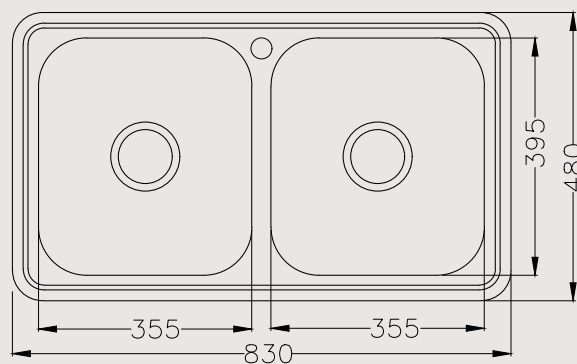

Czer
B-6045

Model Name	Finish	CAT ID	Overall Size(LxWxD)mm		MRP
Czer-24x18x9	Brush	C-241809	460x600x220		
Czer-24x18x9	Matt	C-241809M	460x600x220		

Amor
B-5143

Model Name	Finish	CAT ID	Overall Size(LxWxD)mm		MRP
Amor-20x18x9	Brush	B-201809	510x430x220		
Amor-20x18x9	Matt	B-201809M	510x430x220		

Verna
B-8050A

Model Name	Finish	CAT ID	Overall Size(LxWxD)mm		MRP
Verna-32x20x8	Brush	B-322008	800x500x190		
Verna-32x20x8	Matt	B-322008M	800x500x190		

Sunny
B-10050

Model Name	Finish	CAT ID	Overall Size(LxWxD)mm		MRP
Sunny-40x20x8	Brush	B-402008	1000x500x200		
Sunny-40x20x8	Matt	B-402008M	1000x500x200		

Angel
B-8348

Model Name	Finish	CAT ID	Overall Size(LxWxD)mm	MRP
Angel-34x20x9	Brush	B-342009	830x480x230	
Angel-34x20x9	Matt	B-342009M	830x480x230	

Blu
B-8343

Model Name	Finish	CAT ID	Overall Size(LxWxD)mm	MRP
Blu-34x18x9	Brush	B-341809	830x430x230	
Blu-34x18x9	Matt	B-341809M	830x430x230	

Oreo
B-430

Model Name	Finish	CAT ID	Overall Size (LxWxD)mm		MRP
Oreo-18x18x8	Brush	B-181808	430x430x190		
Oreo-18x18x8	Matt	B-181808M	430x430x190		

Misty
B-4820

Model Name	Finish	CAT ID	Overall Size (LxWxD)mm		MRP
Misty-48x20x9	Brush	B-482009	1200x500x230		
Misty-48x20x9	Matt	B-482009M	1200x500x230		