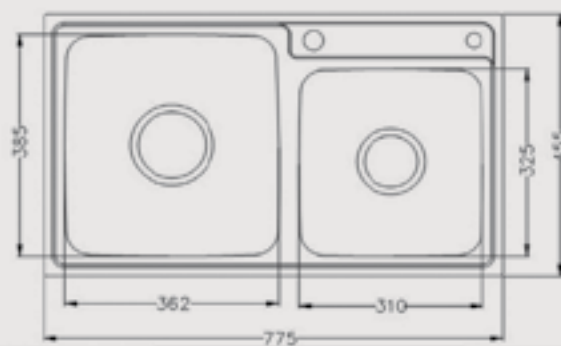

Indy
B-4820B

Model Name	Finish	CAT ID	Overall Size (LxWxD)mm	MRP
Indy-48x20x9	Brush	B-482009	1200x500x230	
Indy-48x20x9	Matt	B-482009M	1200x500x230	

Coco
B-3819

Model Name	Finish	CAT ID	Overall Size (LxWxD)mm	MRP
Coco-38x19x9	Brush	B-381909	950x460x230	
Coco-38x19x9	Matt	B-381909M	950x460x230	

Luna
B-3118

Model Name	Finish	CAT ID	Overall Size (LxWxD)mm	Bowl Size (AxB)	MRP
Luna-31x18x9	Brush	B-311809	775x455x230		
Luna-31x18x9	Matt	B-311809M	775x455x230		

Bela
B-3318

Model Name	Finish	CAT ID	Overall Size (LxWxD)mm	MRP
Bela-33x18x9	Brush	B-331809	810x430x230	
Bela-33x18x9	Matt	B-331809M	810x430x230	