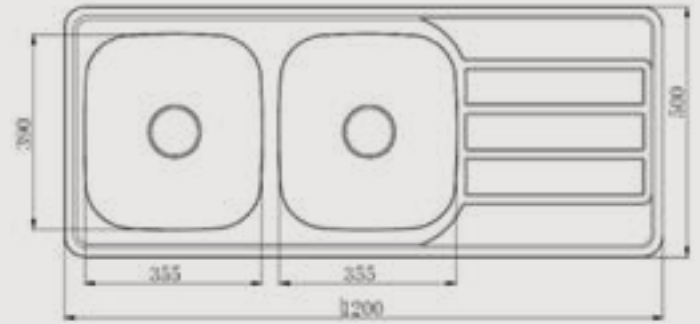

Gizmo
B-4820A

Model Name	Finish	CAT ID	Overall Size(LxWxD)mm		MRP
Gizmo-48x20x9	Brush	B-482009A	1200x500x230		
Gizmo-48x20x9	Matt	B-482009AM	1200x500x230