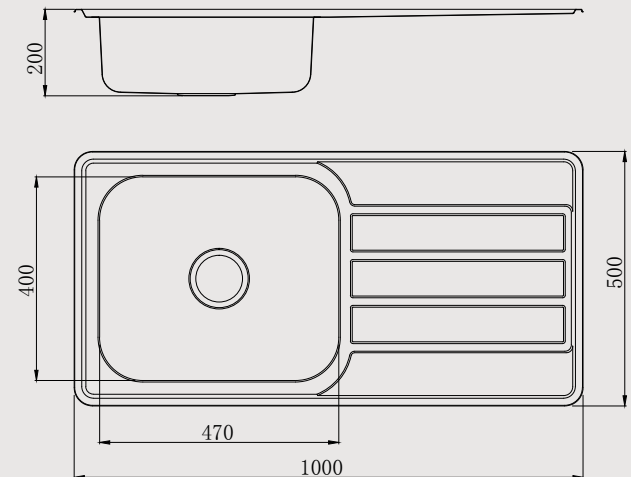

Nova
B-4640

Model Name	Finish	CAT ID	Overall Size (LxWxD)mm	MRP
Nova-18x16x9	Brush	B-181609	460x400x215	
Nova-18x16x9	Matt	B-181609M	460x400x215	

Geo
B-6046

Model Name	Finish	CAT ID	Overall Size (LxWxD)mm	MRP
Geo-24x18x9	Brush	B-241809	460x600x220	
Geo-24x18x9	Matt	B-241809M	460x600x220	

Czer
B-6045

Model Name	Finish	CAT ID	Overall Size(LxWxD)mm		MRP
Czer-24x18x9	Brush	C-241809	460x600x220		
Czer-24x18x9	Matt	C-241809M	460x600x220		

Amor
B-5143

Model Name	Finish	CAT ID	Overall Size(LxWxD)mm		MRP
Amor-20x18x9	Brush	B-201809	510x430x220		
Amor-20x18x9	Matt	B-201809M	510x430x220		

Verna
B-8050A

Model Name	Finish	CAT ID	Overall Size(LxWxD)mm		MRP
Verna-32x20x8	Brush	B-322008	800x500x190		
Verna-32x20x8	Matt	B-322008M	800x500x190		

Sunny
B-10050

Model Name	Finish	CAT ID	Overall Size(LxWxD)mm		MRP
Sunny-40x20x8	Brush	B-402008	1000x500x200		
Sunny-40x20x8	Matt	B-402008M	1000x500x200		

Angel
B-8348

Model Name	Finish	CAT ID	Overall Size(LxWxD)mm	MRP
Angel-34x20x9	Brush	B-342009	830x480x230	
Angel-34x20x9	Matt	B-342009M	830x480x230	

Blu
B-8343

Model Name	Finish	CAT ID	Overall Size(LxWxD)mm	MRP
Blu-34x18x9	Brush	B-341809	830x430x230	
Blu-34x18x9	Matt	B-341809M	830x430x230	