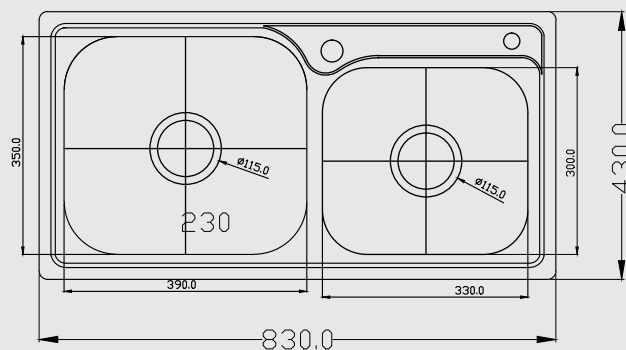

Czer
B-6045

Model Name	Finish	CAT ID	Overall Size(LxWxD)mm		MRP
Czer-24x18x9	Brush	C-241809	460x600x220		
Czer-24x18x9	Matt	C-241809M	460x600x220		

Amor
B-5143

Model Name	Finish	CAT ID	Overall Size(LxWxD)mm		MRP
Amor-20x18x9	Brush	B-201809	510x430x220		
Amor-20x18x9	Matt	B-201809M	510x430x220		

Verna
B-8050A

Model Name	Finish	CAT ID	Overall Size(LxWxD)mm		MRP
Verna-32x20x8	Brush	B-322008	800x500x190		
Verna-32x20x8	Matt	B-322008M	800x500x190		

Sunny
B-10050

Model Name	Finish	CAT ID	Overall Size(LxWxD)mm		MRP
Sunny-40x20x8	Brush	B-402008	1000x500x200		
Sunny-40x20x8	Matt	B-402008M	1000x500x200		

Angel
B-8348

Model Name	Finish	CAT ID	Overall Size(LxWxD)mm	MRP
Angel-34x20x9	Brush	B-342009	830x480x230	
Angel-34x20x9	Matt	B-342009M	830x480x230	

Blu
B-8343

Model Name	Finish	CAT ID	Overall Size(LxWxD)mm	MRP
Blu-34x18x9	Brush	B-341809	830x430x230	
Blu-34x18x9	Matt	B-341809M	830x430x230	

Oreo
B-430

Model Name	Finish	CAT ID	Overall Size (LxWxD)mm		MRP
Oreo-18x18x8	Brush	B-181808	430x430x190		
Oreo-18x18x8	Matt	B-181808M	430x430x190		

Misty
B-4820

Model Name	Finish	CAT ID	Overall Size (LxWxD)mm		MRP
Misty-48x20x9	Brush	B-482009	1200x500x230		
Misty-48x20x9	Matt	B-482009M	1200x500x230		