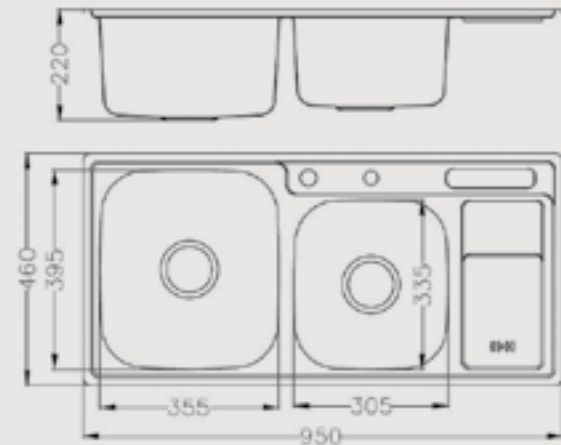

Oreo
B-430

Model Name	Finish	CAT ID	Overall Size (LxWxD)mm		MRP
Oreo-18x18x8	Brush	B-181808	430x430x190		
Oreo-18x18x8	Matt	B-181808M	430x430x190		

Misty
B-4820

Model Name	Finish	CAT ID	Overall Size (LxWxD)mm		MRP
Misty-48x20x9	Brush	B-482009	1200x500x230		
Misty-48x20x9	Matt	B-482009M	1200x500x230		

Gizmo
B-4820A

Model Name	Finish	CAT ID	Overall Size(LxWxD)mm		MRP
Gizmo-48x20x9	Brush	B-482009A	1200x500x230		
Gizmo-48x20x9	Matt	B-482009AM	1200x500x230		

Rio
B-4620

Model Name	Finish	CAT ID	Overall Size(LxWxD)mm		MRP
Rio-46x20x9	Brush	B-462009	1160x500x230		
Rio-46x20x9	Matt	B-462009M	1160x500x230		

Indy
B-4820B

Model Name	Finish	CAT ID	Overall Size (LxWxD)mm	MRP
Indy-48x20x9	Brush	B-482009	1200x500x230	
Indy-48x20x9	Matt	B-482009M	1200x500x230	

Coco
B-3819

Model Name	Finish	CAT ID	Overall Size (LxWxD)mm	MRP
Coco-38x19x9	Brush	B-381909	950x460x230	
Coco-38x19x9	Matt	B-381909M	950x460x230	

Luna
B-3118

Model Name	Finish	CAT ID	Overall Size (LxWxD)mm	Bowl Size (AxB)	MRP
Luna-31x18x9	Brush	B-311809	775x455x230		
Luna-31x18x9	Matt	B-311809M	775x455x230		

Bela
B-3318

Model Name	Finish	CAT ID	Overall Size (LxWxD)mm	MRP
Bela-33x18x9	Brush	B-331809	810x430x230	
Bela-33x18x9	Matt	B-331809M	810x430x230	