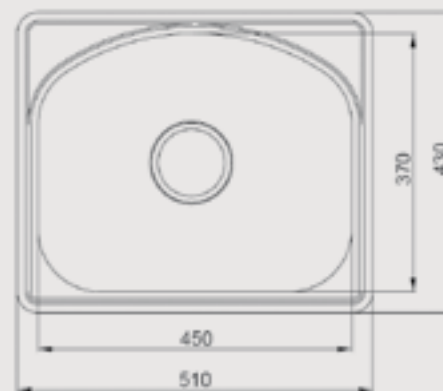

Nova
B-4640

Model Name	Finish	CAT ID	Overall Size (LxWxD)mm	MRP
Nova-18x16x9	Brush	B-181609	460x400x215	
Nova-18x16x9	Matt	B-181609M	460x400x215	

Geo
B-6046

Model Name	Finish	CAT ID	Overall Size (LxWxD)mm	MRP
Geo-24x18x9	Brush	B-241809	460x600x220	
Geo-24x18x9	Matt	B-241809M	460x600x220	

Czer
B-6045

Model Name	Finish	CAT ID	Overall Size(LxWxD)mm		MRP
Czer-24x18x9	Brush	C-241809	460x600x220		
Czer-24x18x9	Matt	C-241809M	460x600x220		

Amor
B-5143

Model Name	Finish	CAT ID	Overall Size(LxWxD)mm		MRP
Amor-20x18x9	Brush	B-201809	510x430x220		
Amor-20x18x9	Matt	B-201809M	510x430x220		