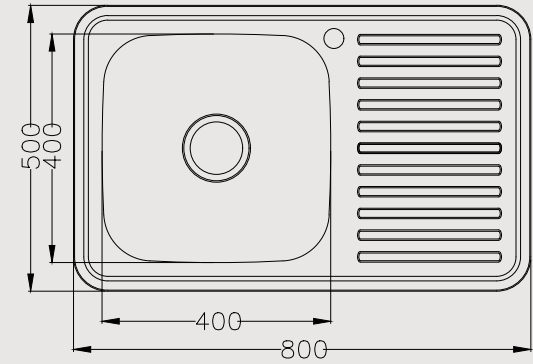

Verna
B-8050A

Model Name	Finish	CAT ID	Overall Size(LxWxD)mm		MRP
Verna-32x20x8	Brush	B-322008	800x500x190		
Verna-32x20x8	Matt	B-322008M	800x500x190