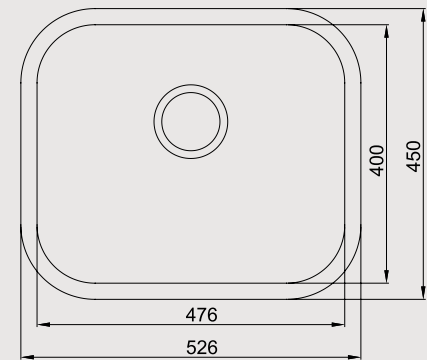

Indy
B-4820B

Model Name	Finish	CAT ID	Overall Size (LxWxD)mm	MRP
Indy-48x20x9	Brush	B-482009	1200x500x230	
Indy-48x20x9	Matt	B-482009M	1200x500x230	

Coco
B-3819

Model Name	Finish	CAT ID	Overall Size (LxWxD)mm	MRP
Coco-38x19x9	Brush	B-381909	950x460x230	
Coco-38x19x9	Matt	B-381909M	950x460x230	

Luna
B-3118

Model Name	Finish	CAT ID	Overall Size (LxWxD)mm	Bowl Size (AxB)	MRP
Luna-31x18x9	Brush	B-311809	775x455x230		
Luna-31x18x9	Matt	B-311809M	775x455x230		

Bela
B-3318

Model Name	Finish	CAT ID	Overall Size (LxWxD)mm	MRP
Bela-33x18x9	Brush	B-331809	810x430x230	
Bela-33x18x9	Matt	B-331809M	810x430x230	

Berri
B-2318

Model Name	Finish	CAT ID	Overall Size (LxWxD)mm		MRP
Berri-23x18x9	Brush	B-231809	570x450x230		
Berri-23x18x9	Matt	B-231809M	570x450x230		

Hawk
B-8298

Model Name	Finish	CAT ID	Overall Size (LxWxD)mm		MRP
Hawk-33x20x08	Matt	B-332008	820x480x210		

Paco
B-5245

Model Name	Finish	CAT ID	Overall Size (LxWxD)mm	Bowl Size (AxB)	MRP
Paco-21x18x08	Matt	B-212808	526x450x210		

Merlin
B-5308

Model Name	Finish	CAT ID	Overall Size (LxWxD)mm	Bowl Size (AxB)	MRP
Merlin-30x18x08	Matt	B-301808	730x450x210		