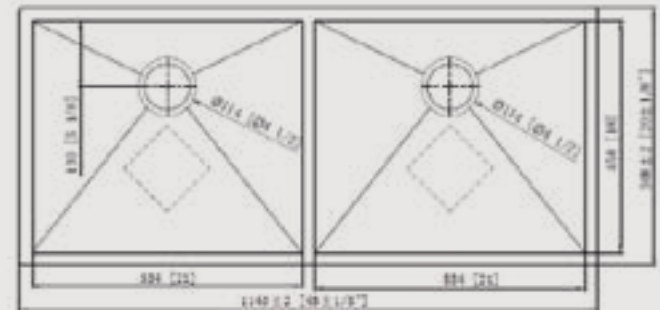

Eva
B-4520

Model Name	Finish	CAT ID	Overall Size(LxWxD)mm	Bowl Size (AxB)	MRP
Eva-45x20x9	Brush	B-452009	1140x508x230