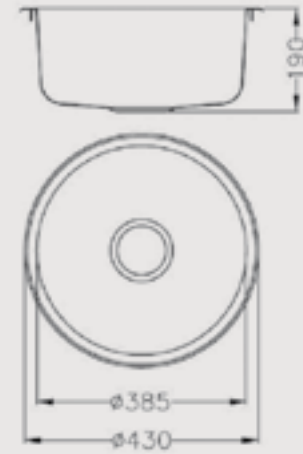

Czer
B-6045

Model Name	Finish	CAT ID	Overall Size(LxWxD)mm		MRP
Czer-24x18x9	Brush	C-241809	460x600x220		
Czer-24x18x9	Matt	C-241809M	460x600x220		

Amor
B-5143

Model Name	Finish	CAT ID	Overall Size(LxWxD)mm		MRP
Amor-20x18x9	Brush	B-201809	510x430x220		
Amor-20x18x9	Matt	B-201809M	510x430x220		

Verna
B-8050A

Model Name	Finish	CAT ID	Overall Size(LxWxD)mm		MRP
Verna-32x20x8	Brush	B-322008	800x500x190		
Verna-32x20x8	Matt	B-322008M	800x500x190		

Sunny
B-10050

Model Name	Finish	CAT ID	Overall Size(LxWxD)mm		MRP
Sunny-40x20x8	Brush	B-402008	1000x500x200		
Sunny-40x20x8	Matt	B-402008M	1000x500x200		

Angel
B-8348

Model Name	Finish	CAT ID	Overall Size(LxWxD)mm	MRP
Angel-34x20x9	Brush	B-342009	830x480x230	
Angel-34x20x9	Matt	B-342009M	830x480x230	

Blu
B-8343

Model Name	Finish	CAT ID	Overall Size(LxWxD)mm	MRP
Blu-34x18x9	Brush	B-341809	830x430x230	
Blu-34x18x9	Matt	B-341809M	830x430x230	

Oreo
B-430

Model Name	Finish	CAT ID	Overall Size (LxWxD)mm		MRP
Oreo-18x18x8	Brush	B-181808	430x430x190		
Oreo-18x18x8	Matt	B-181808M	430x430x190		

Misty
B-4820

Model Name	Finish	CAT ID	Overall Size (LxWxD)mm		MRP
Misty-48x20x9	Brush	B-482009	1200x500x230		
Misty-48x20x9	Matt	B-482009M	1200x500x230		