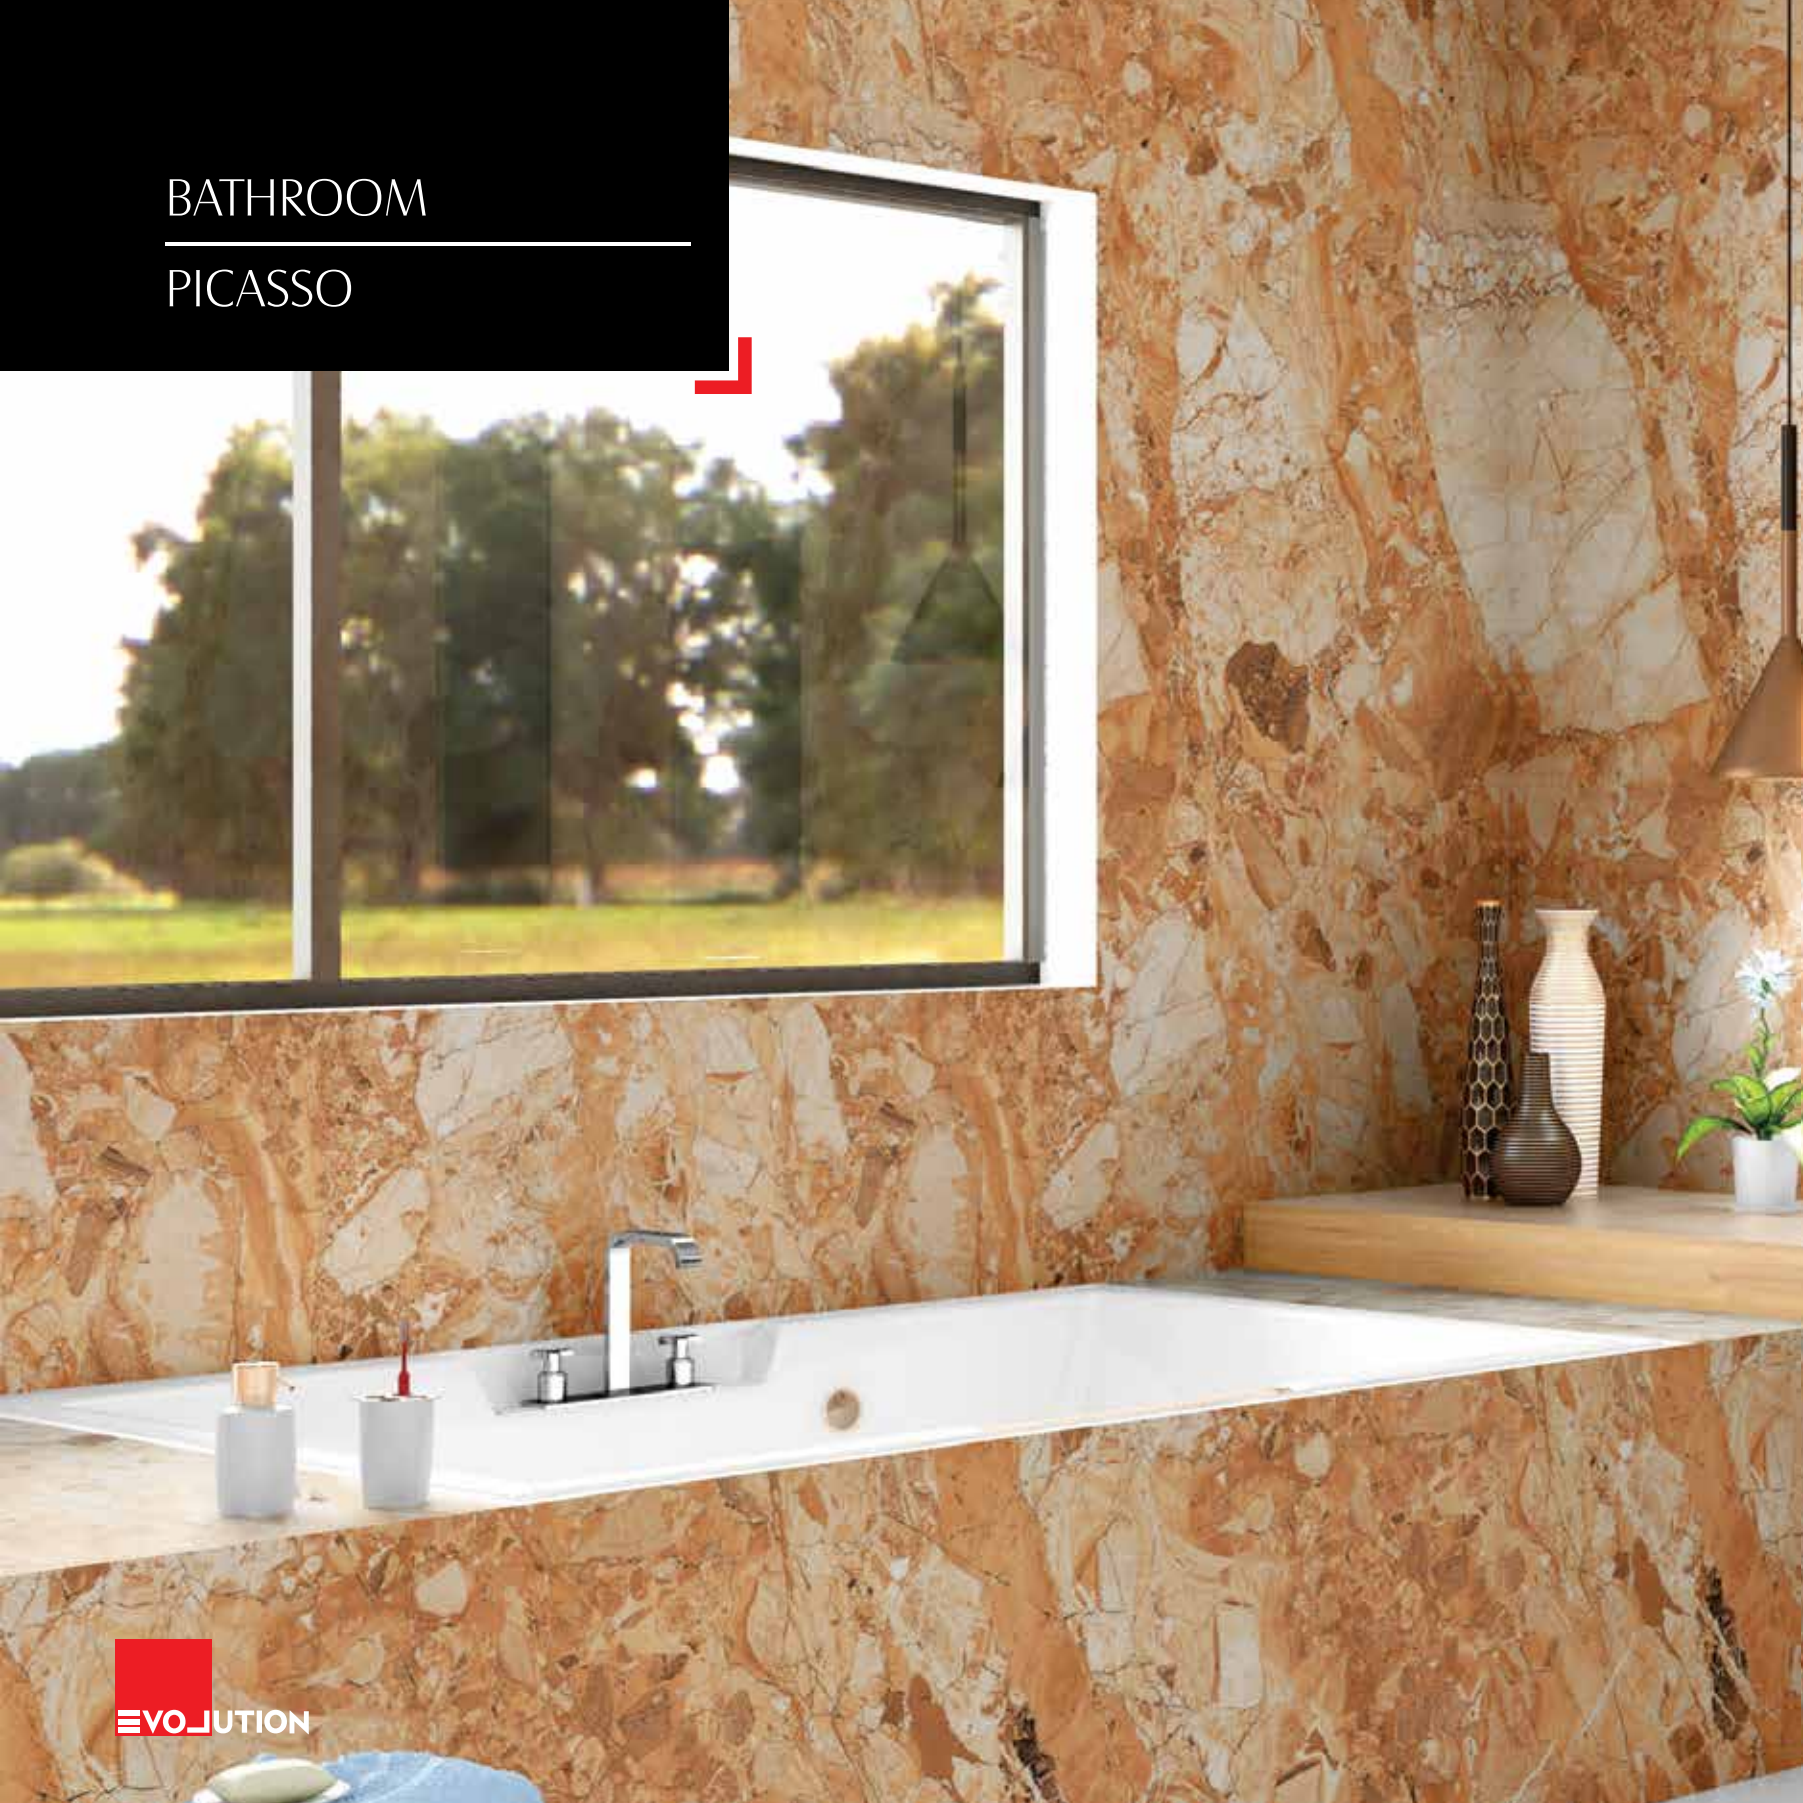

BATHROOM
PICASSO