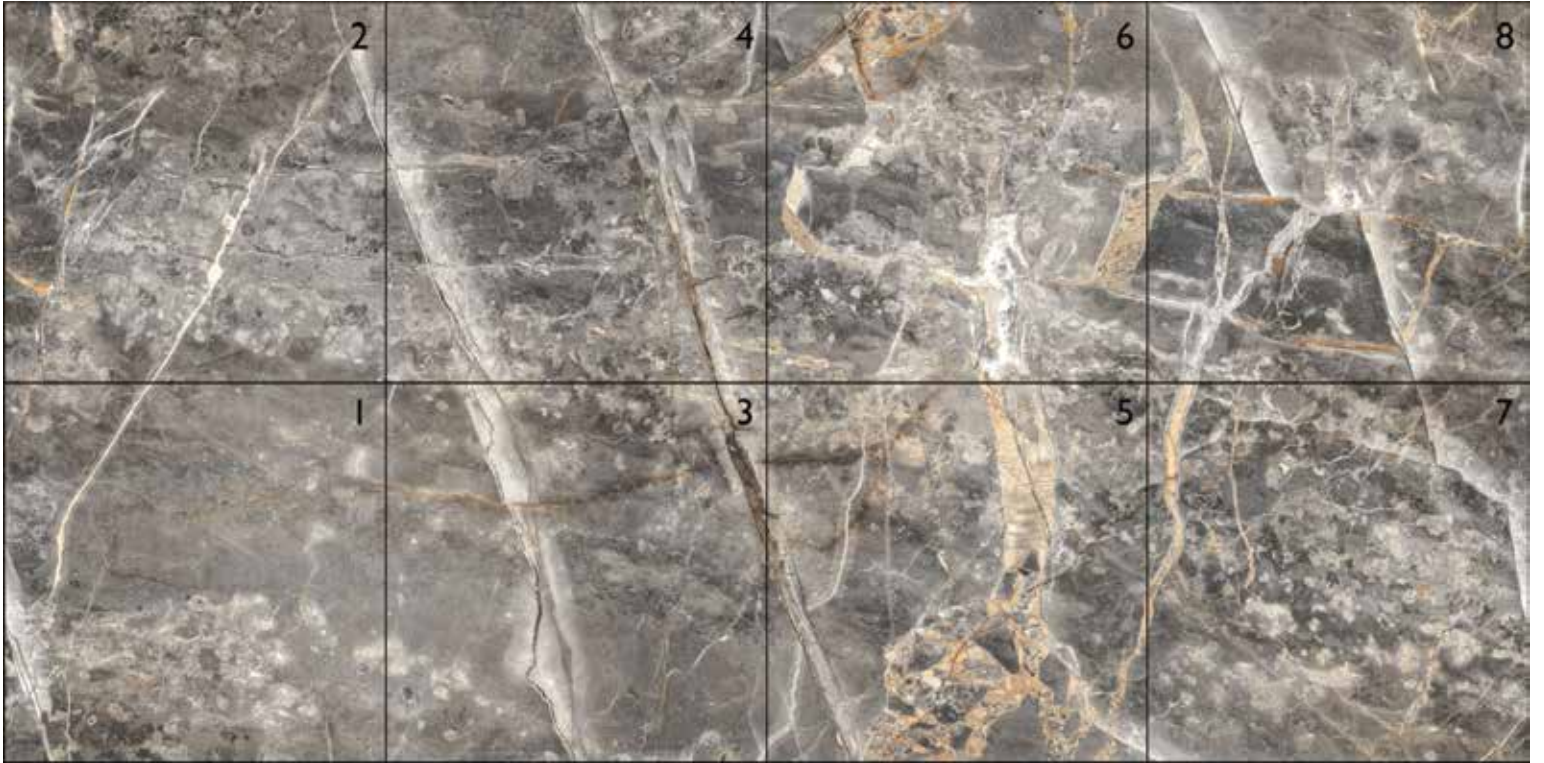

PRODUCT
INFORMATION

PRODUCT NAME
ROYAL STATUARIO

PRODUCT FORMET
60CM X 60CM

PRODUCT SURFACE
MIRROR

BATHROOM
GREY FLURRY

RECREATION
GREY FLURRY

BEDROOM
GREY FLURRY

BATHROOM
GREY FLURRY