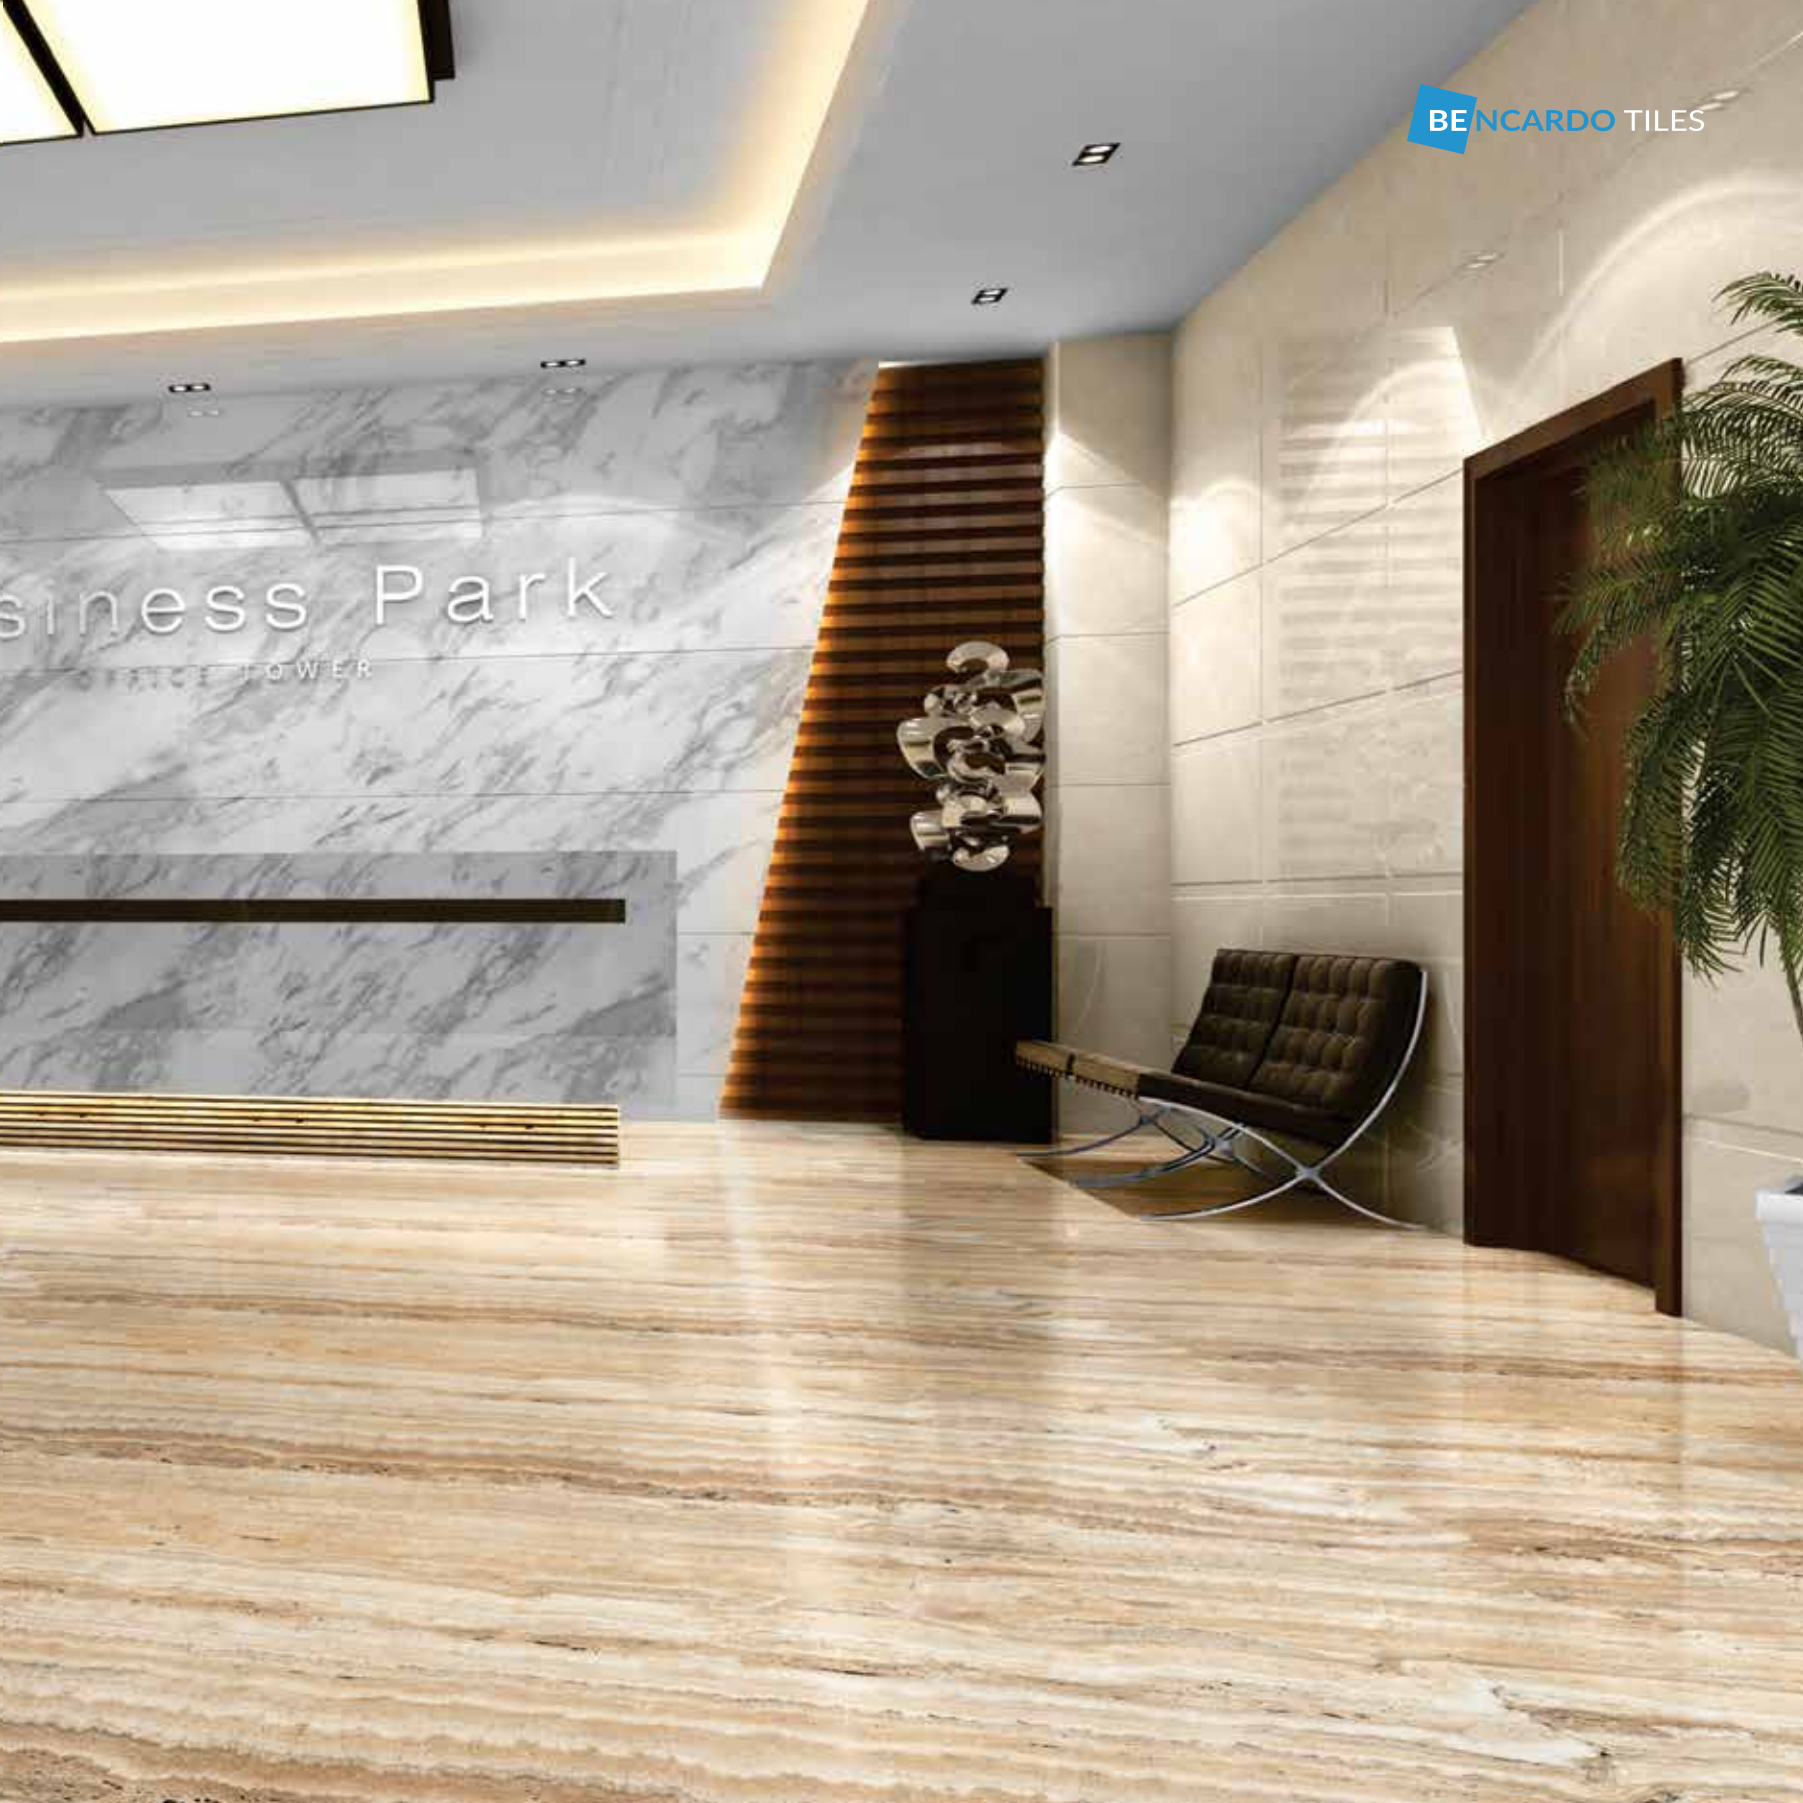

TRAVENTINO CLASSICO

RECREATION

TRAVENTINO CLASSICO

Business Park
OFFICE TOWER

PRODUCT
INFORMATION

PRODUCT NAME
TRAVERTINO CLASSICO

PRODUCT FORMET
60CM X 60CM

PRODUCT SURFACE
MIRROR