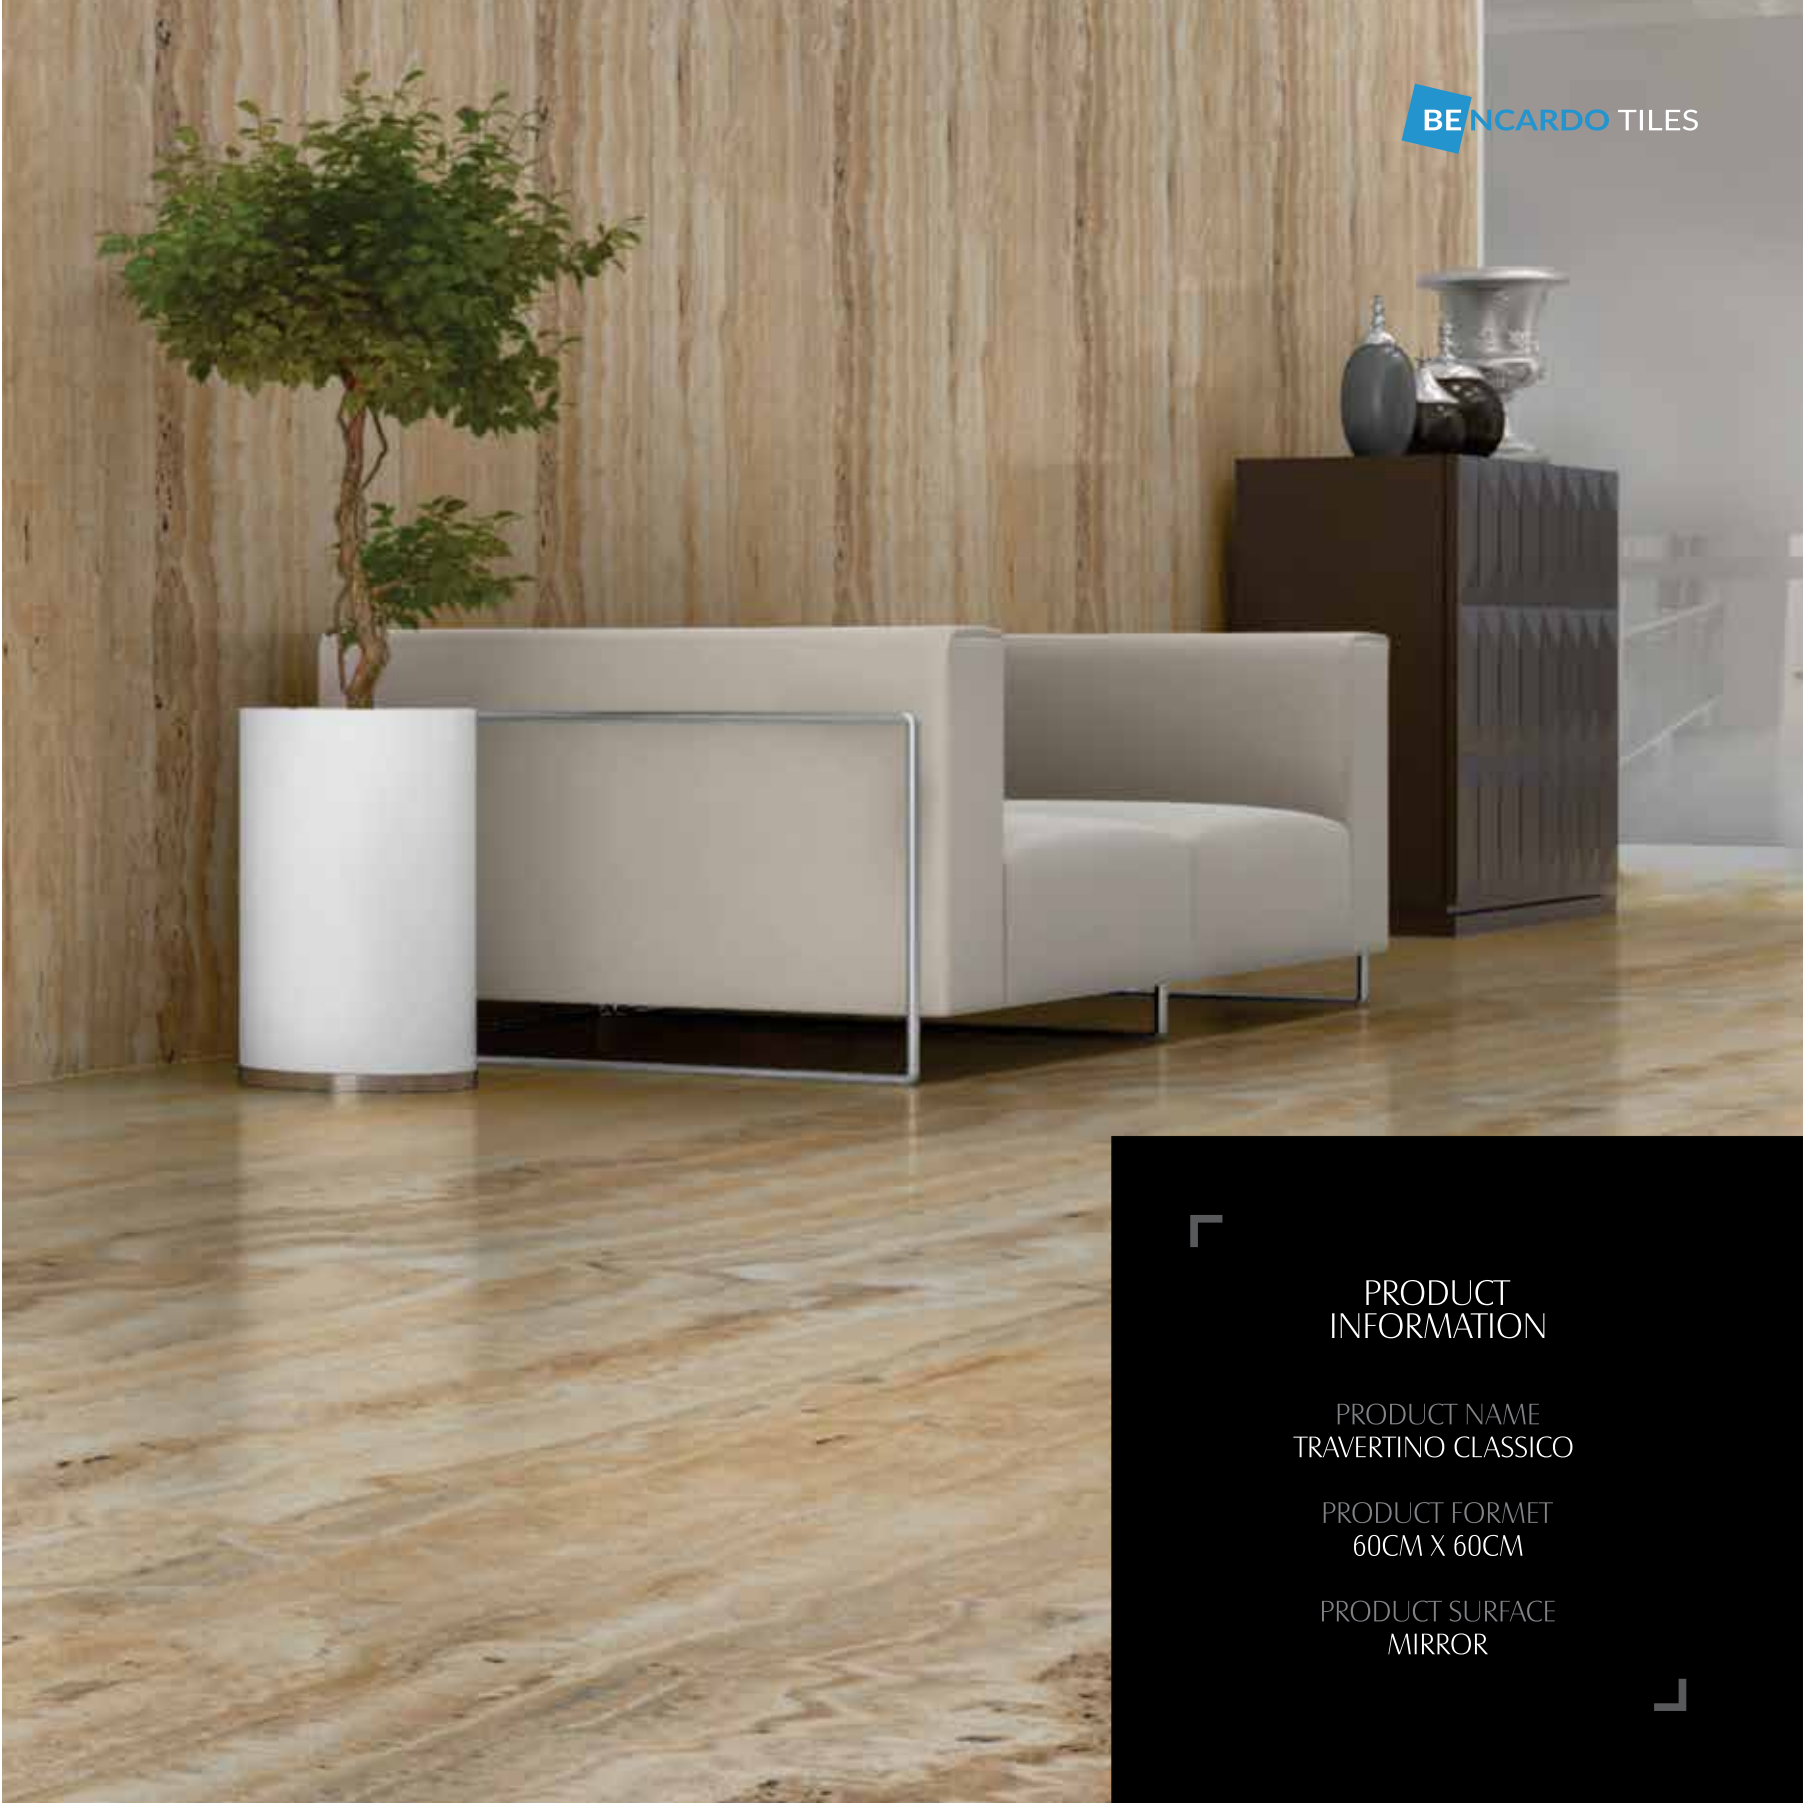

TRAVENTINO CLASSICO

RECREATION

TRAVENTINO CLASSICO

Business Park
OFFICE TOWER

PRODUCT
INFORMATION

PRODUCT NAME
TRAVERTINO CLASSICO

PRODUCT FORMET
60CM X 60CM

PRODUCT SURFACE
MIRROR