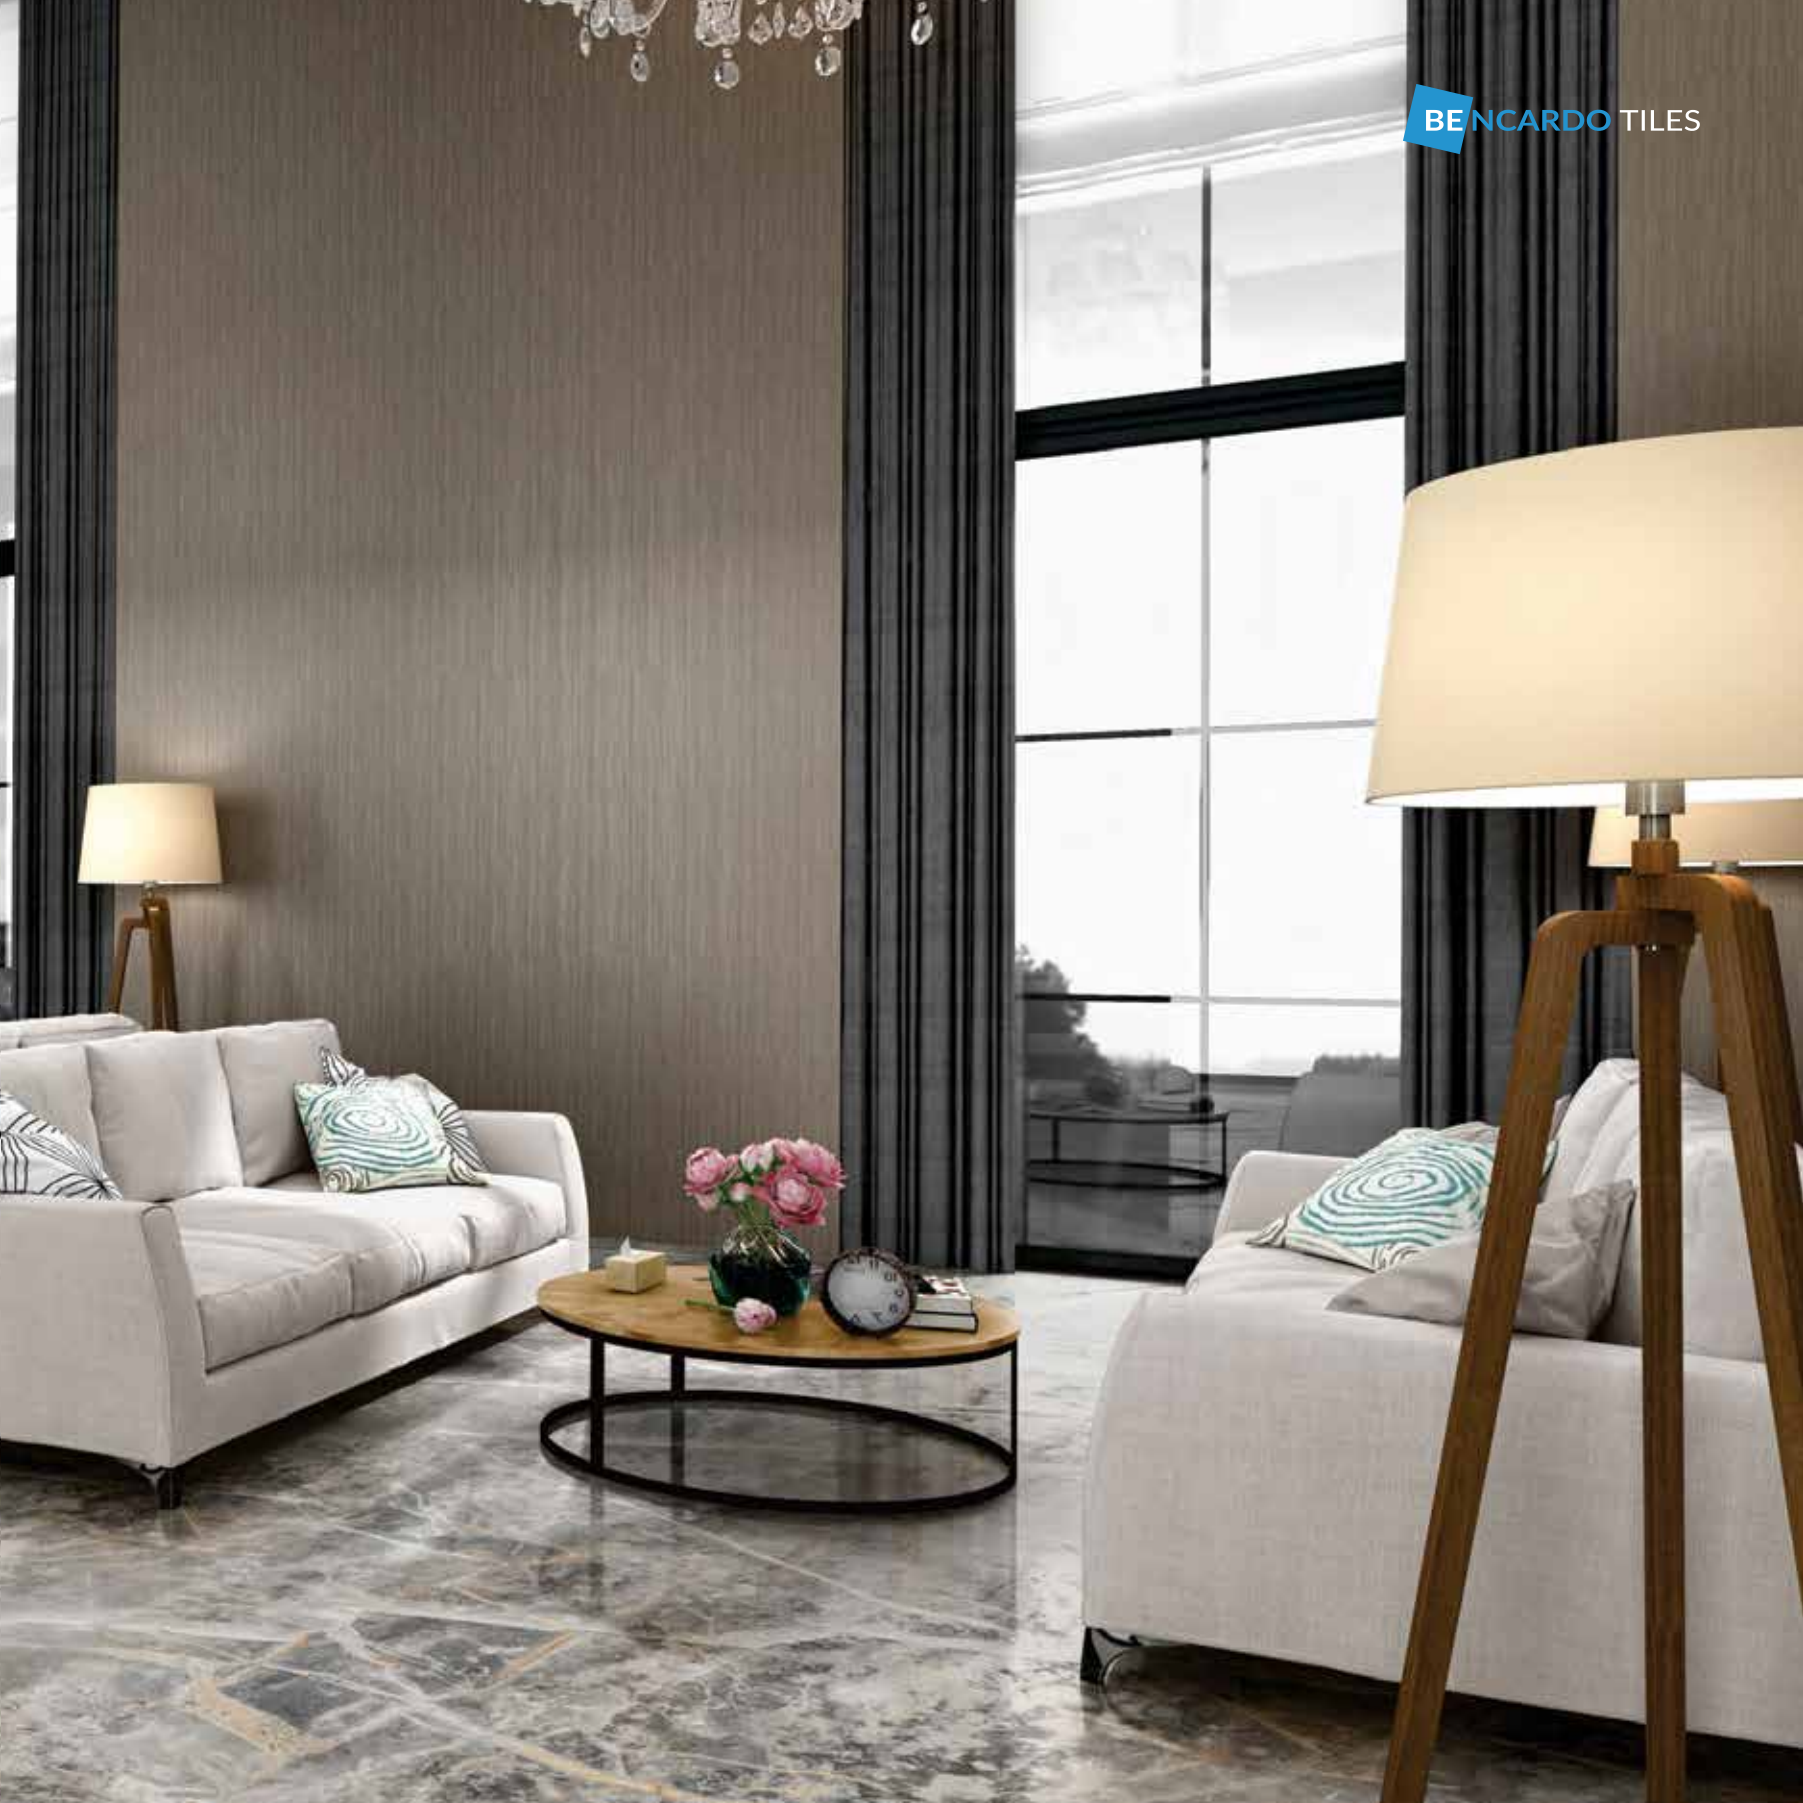

PRODUCT
INFORMATION

PRODUCT NAME
ROYAL STATUARIO

PRODUCT FORMET
60CM X 60CM

PRODUCT SURFACE
MIRROR

BATHROOM
GREY FLURRY

RECREATION
GREY FLURRY

BEDROOM
GREY FLURRY

BATHROOM
GREY FLURRY