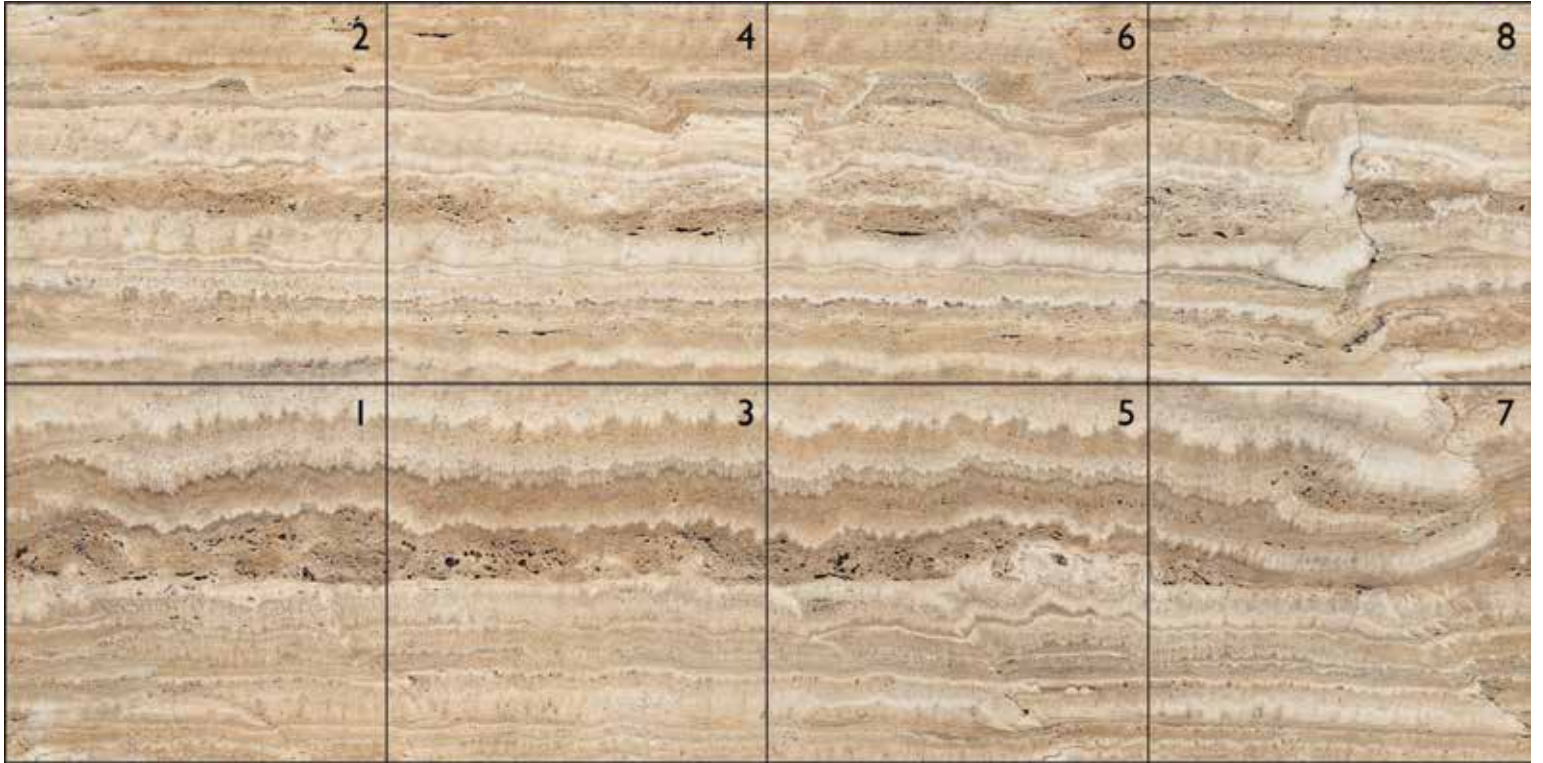

TRAVENTINO CLASSICO

RECREATION

TRAVENTINO CLASSICO

Business Park
OFFICE TOWER

PRODUCT
INFORMATION

PRODUCT NAME
TRAVERTINO CLASSICO

PRODUCT FORMET
60CM X 60CM

PRODUCT SURFACE
MIRROR